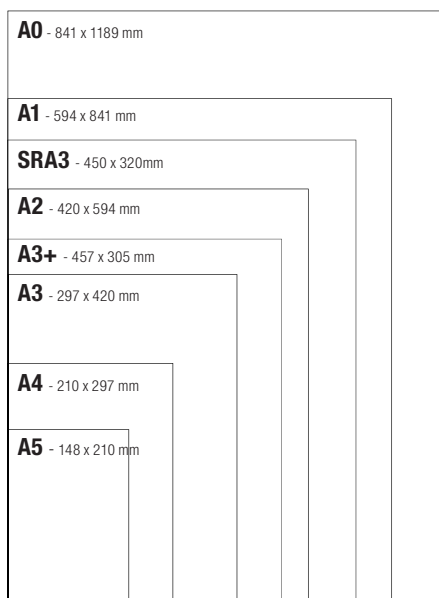

Formato	Dimensione (bxh)
A5	210x148mm
A4	210x297mm
A4+	240x330mm
B4	257x364mm
A4++	270x360mm
A3	297x420mm
A3 SPECIAL	329x483mm
A3+	457x305mm
A3++	360x480mm
A2	420x594mm
A2+	440x625mm
SRA3	450x320mm
SRA2	150x640mm
A2++	480x660mm
A1	594x841mm
A1+	625x880mm
A1++	640x920mm
A1 SPECIAL	700x1000mm
A0	841x1189mm
A0+	880x1250mm
A0++	920x1250mm
A0SPECIAL	920x1300mm