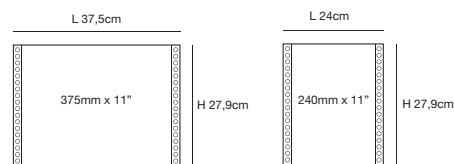

Il formato dei moduli continui si misura in millimetri comprese le bande laterali. La larghezza delle bande è di 1,5cm per parte. L'altezza invece si misura in pollici:
6" = 15,24cm
11" = 27,9cm
11" 4/6 = 29,7cm
12" = 30,5cm

Carta in moduli continui

Moduli continui in carta bianca in pura cellulosa di qualità meccaniche longitudinali e trasversali ad alta resistenza, antispolvero (non logora le testine di stampa), ad alto punto di bianco, totalmente esente da cloro (ECF). Moduli continui a più copie in carta chimica. Azienda certificata ISO 9001.

Cod.	Rif.Art.	Num.Copie	Gr	fg/sc	Formato	Colore	Piste
64636	S00240116000	1	60	2000	24x11"	bianco	fisse
64655	S01240117000	1	70	2000	24x11"	bianco	staccabili
64637	S01240116000	1	60	2000	24x11"	bianco	staccabili
64638	S00240116010	1	60	2000	24x11"	lettura facile grigio	fisse
64639	S01240116010	1	60	2000	24x11"	lettura facile grigio	staccabili
64656	S01242977000	1	70	2000	24x11" 4/6	bianco	microperforato
64657	S21240116000	2	53	1000	24x11"	bianco	staccabili
64658	S21240116010	2	53	1000	24x11"	lettura facile grigio	staccabili
64663	T26240116000	3	53	750	24x11"	bianco	staccabili
66701	Y0124006600	1	60	2000	24x12"(perforato 6")	bianco	staccabili
64640	S00240126000	1	60	2000	24x12"	bianco	fisse
64641	S01240126000	1	60	2000	24x12"	bianco	staccabili
64642	S01240127000	1	70	2000	24x12"	bianco	staccabili
64643	S00240126010	1	60	2000	24x12"	lettura facile grigio	fisse
64644	S01240126010	1	60	2000	24x12"	lettura facile grigio	staccabili
64659	S21240126000	2	53	2000	24x12"	bianco	staccabili
64664	T26240126000	3	53	750	24x12"	bianco	staccabili
64645	S00375116000	1	60	2000	37,5x11"	bianco	fisse
64646	S01375116000	1	60	2000	37,5x11"	bianco	staccabili
64647	S00375116010	1	60	2000	37,5x11"	lettura facile grigio	fisse
64649	S01375116010	1	60	2000	37,5x11"	lettura facile grigio	staccabili
64648	S00375117010	1	70	2000	37,5x11"	lettura facile grigio	fisse
64650	S01375117010	1	70	2000	37,5x11"	lettura facile grigio	staccabili
64660	S20375116000	2	53	1000	37,5x11"	bianco	fisse
64661	S20375116010	2	53	1000	37,5x11"	lettura facile grigio	fisse
64662	S21375116010	2	53	1000	37,5x11"	lettura facile grigio	staccabili
64651	S0037512600	1	60	2000	37,5x12"	bianco	fisse
64652	S0137512600	1	60	2000	37,5x12"	bianco	staccabili
64653	S0037512601	1	60	2000	37,5x12"	lettura facile grigio	fisse
64654	S0137512601	1	60	2000	37,5x12"	lettura facile grigio	staccabili

Moduli continui in carta riciclata

Cod.	Rif.Art.	Num.Copie	Gr	fg/sc	Formato	Colore	Piste
67793	S11240116000	1	60	2000	24x11"	neutro	staccabili
67794	S10375116020	1	60	2000	37,5x11"	lettura facile verde	fisse